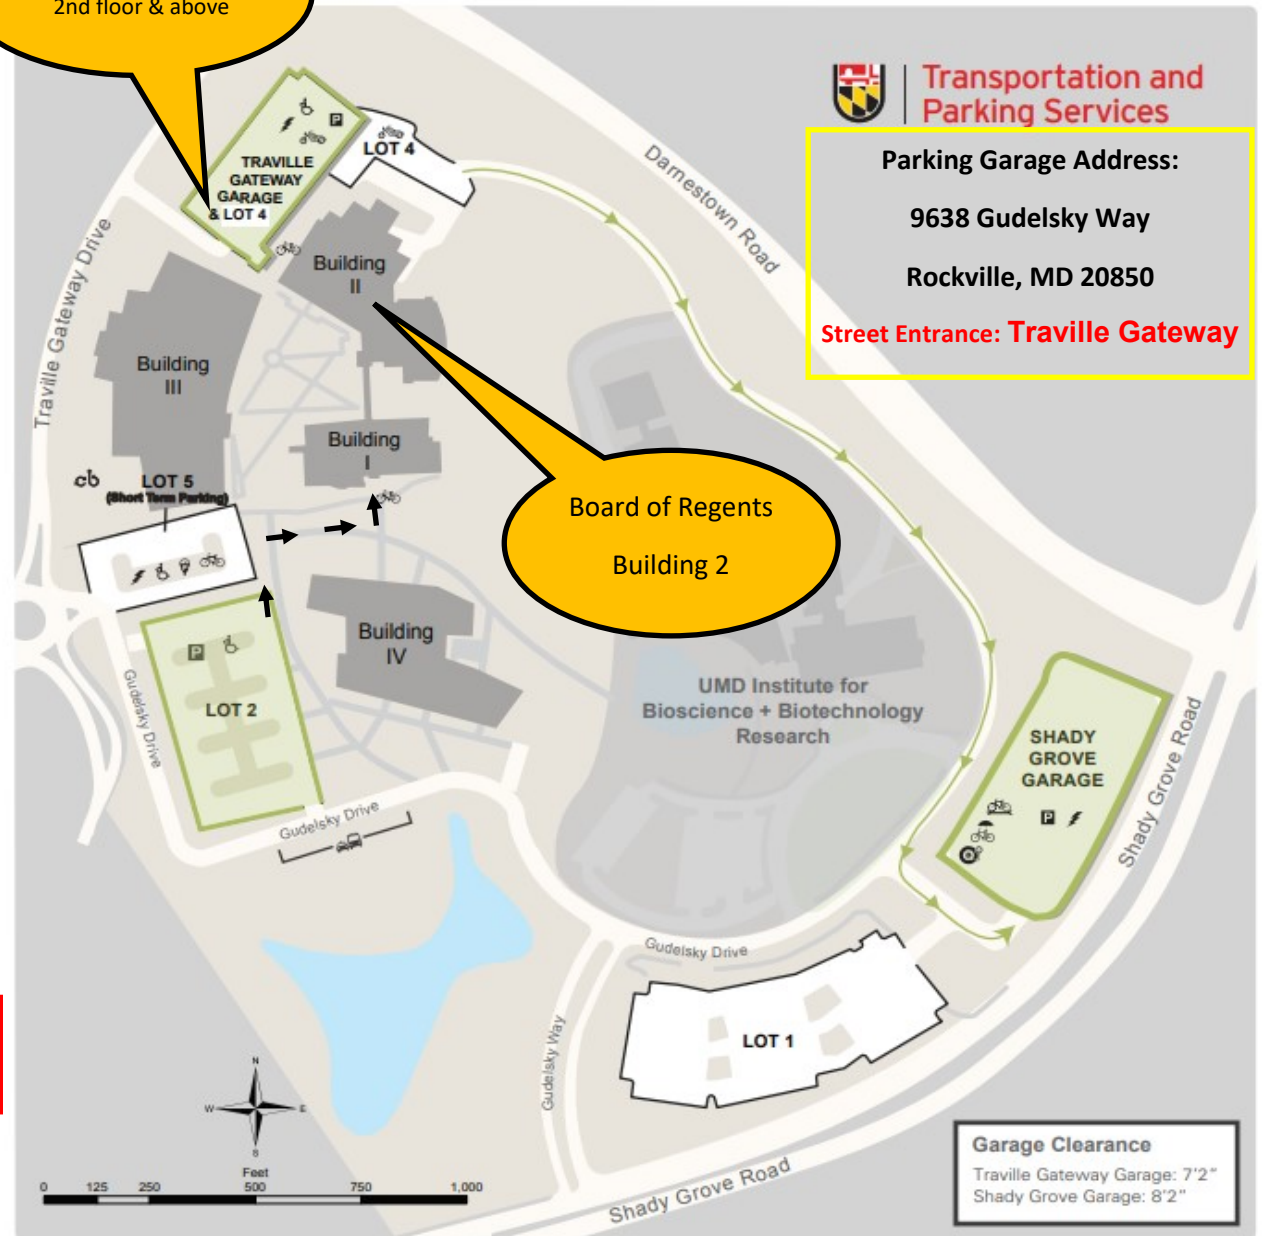

## PARKING ASSIGNMENTS

Employee Parking	LOT 4 Traville Gateway Garage Shady Grove Garage (overflow)
Student Parking	LOT 1 Shady Grove Garage Levels 2-6 of Traville Gateway Garage: M-F; 4pm - 6am & All Day on Weekends
Visitor Parking	Levels 2-6 of Traville Gateway Garage Shady Grove Garage LOT 2

**NOTE:** Printed map subject to change.

**VISIT OUR WEBSITE FOR THE MOST CURRENT MAP**  
[shadygrove.umd.edu/parking](https://shadygrove.umd.edu/parking)

## VISITOR PARKING

In the event that Traville Gateway Garage fills, proceed through Lot 4 to Shady Grove Garage. **Event parking in Lot 4 (inside and outside the garage) is prohibited.**

Year 2024-2025

Guest: Park Here  
2nd floor & above

Board of Regents  
Building 2

Transportation and Parking Services  
Parking Garage Address:  
9638 Gudelsky Way  
Rockville, MD 20850  
Street Entrance: **Traville Gateway**

**Garage Clearance**  
Traville Gateway Garage: 7'2"  
Shady Grove Garage: 8'2"