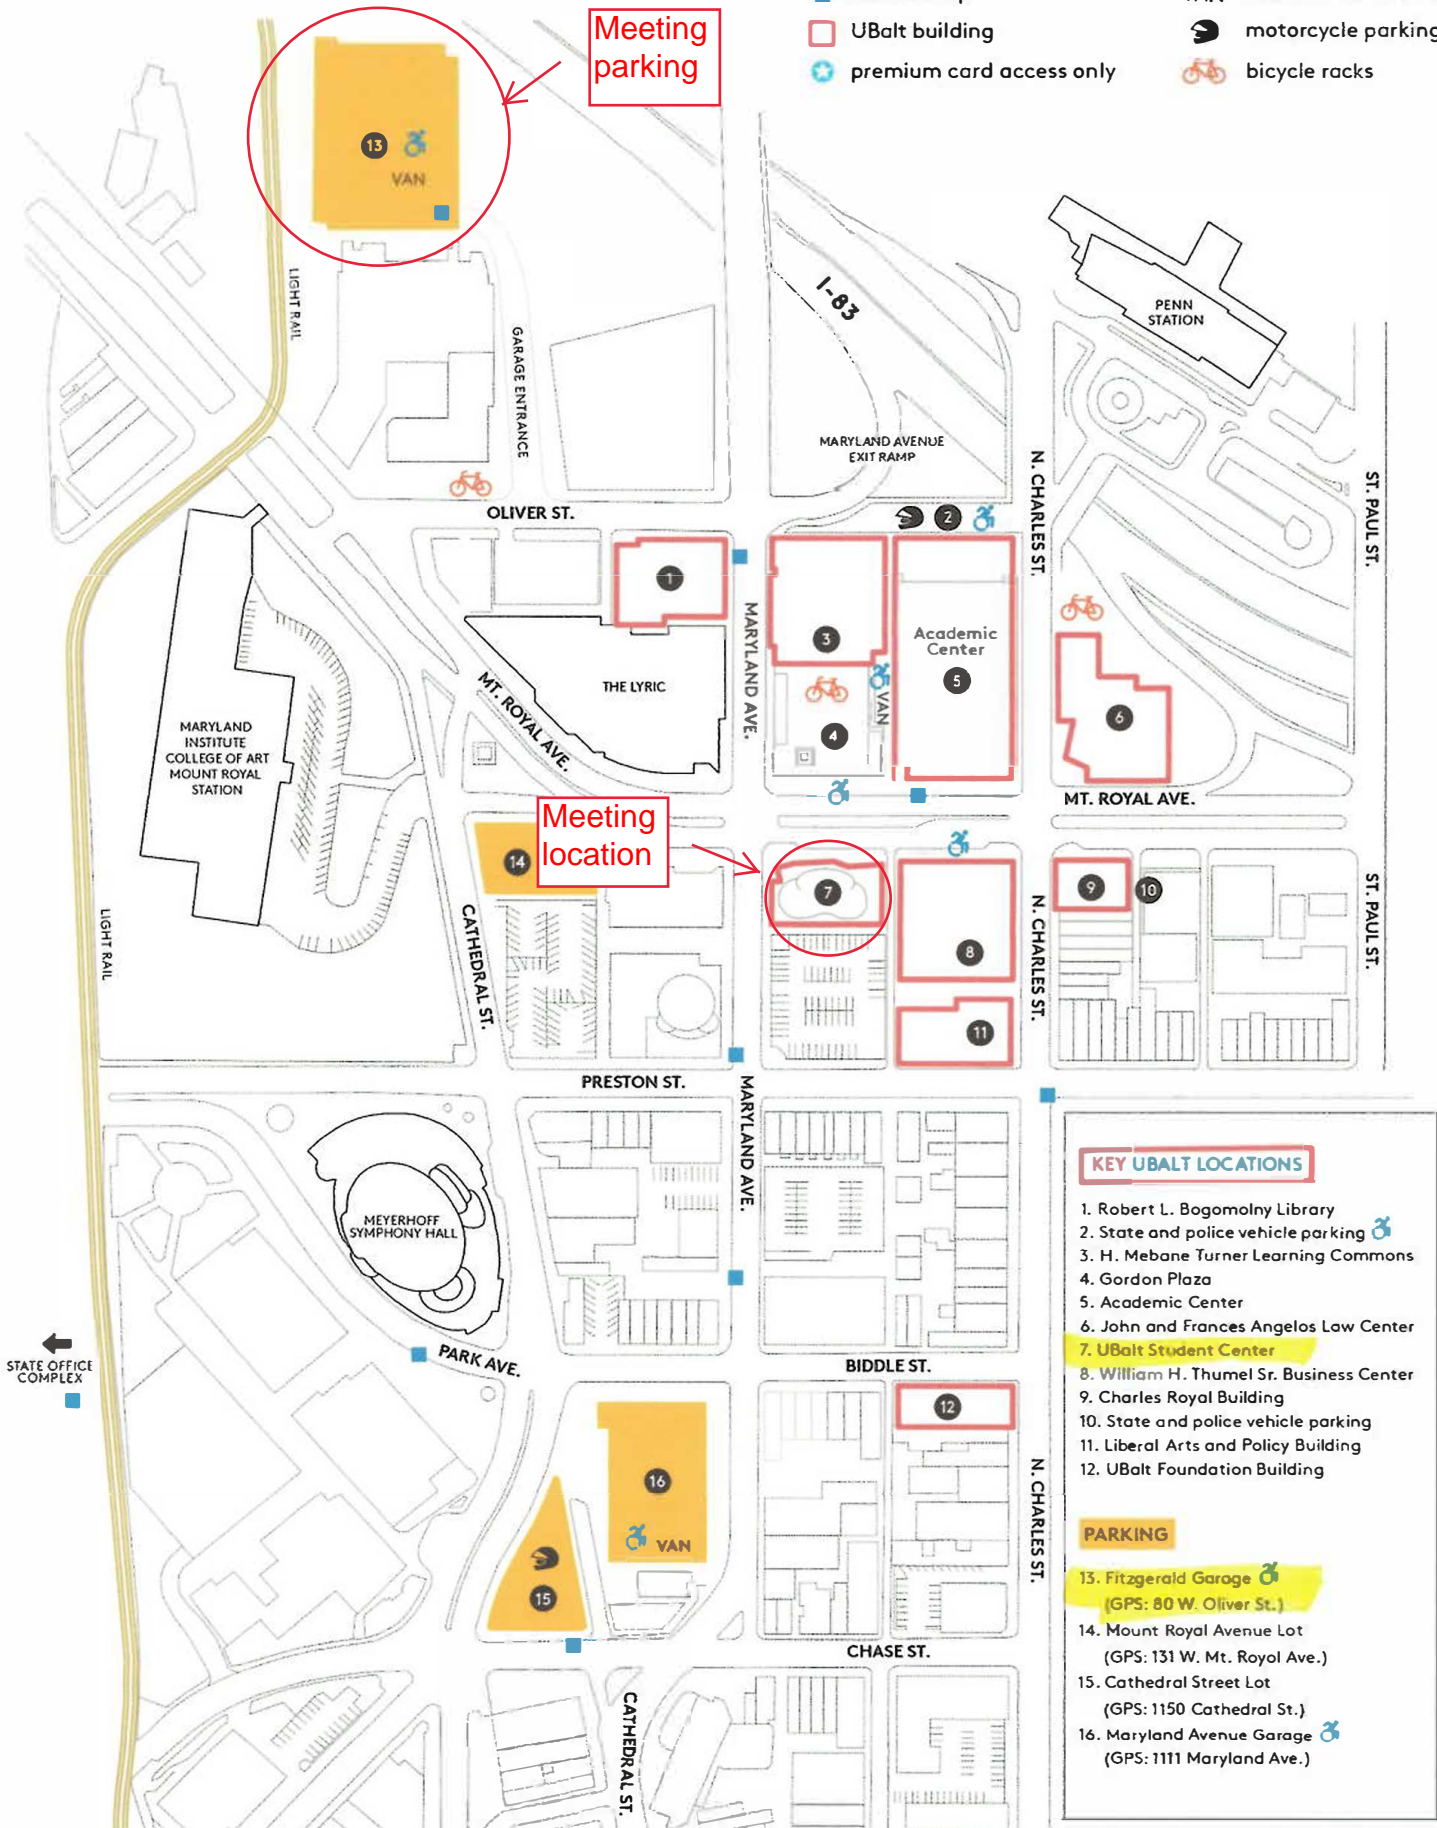

UBALT CAMPUS MAP

-  parking
-  shuttle stop*
-  UBalt building
-  premium card access only
-  disabled parking
-  disabled van accessible
-  motorcycle parking
-  bicycle racks

KEY UBALT LOCATIONS

1. Robert L. Bogomolny Library
2. State and police vehicle parking 
3. H. Mebane Turner Learning Commons
4. Gordon Plaza
5. Academic Center
6. John and Frances Angelos Law Center
7. UBalt Student Center
8. William H. Thumel Sr. Business Center
9. Charles Royal Building
10. State and police vehicle parking
11. Liberal Arts and Policy Building
12. UBalt Foundation Building

PARKING

13. Fitzgerald Garage 
(GPS: 80 W. Oliver St.)
14. Mount Royal Avenue Lot
(GPS: 131 W. Mt. Royal Ave.)
15. Cathedral Street Lot
(GPS: 1150 Cathedral St.)
16. Maryland Avenue Garage 
(GPS: 1111 Maryland Ave.)

• For more information about public transportation options at UBalt, visit ubalt.edu/transportation. For full shuttle routes, visit ubalt.edu/shuttle.