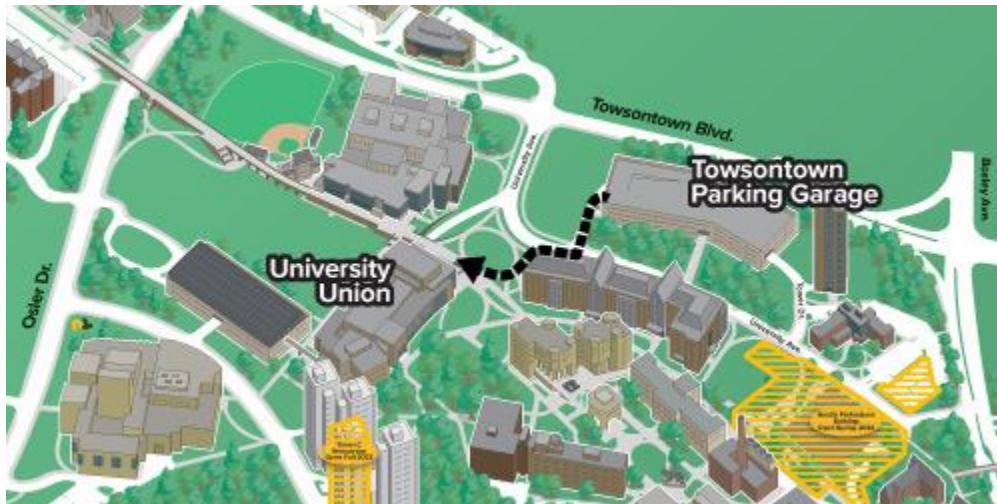

Board of Regents Meeting
University Union Ballrooms (Third Floor)
Towson University
November 0, 2023

Directions

From I-95 (northbound and southbound): Take the Baltimore Beltway I-695 west (toward Towson). Take exit 25 (Charles Street) south. Proceed 1.7 miles and turn left on Towsontown Boulevard. Proceed to the third traffic light and turn right on University Avenue. Follow the curve to your left and turn left at the first level entrance to the Towsontown Parking Garage.

A parking attendant will ask you to display your digital permit and direct you to reserved parking.

Once you have parked, follow yard signs to the North Entrance to the University Union.

Take the elevator or stairs to the third floor.

Note: If you are using GPS, the street address for the Towsontown Parking Garage is 250 University Ave., Towson, MD 21204.